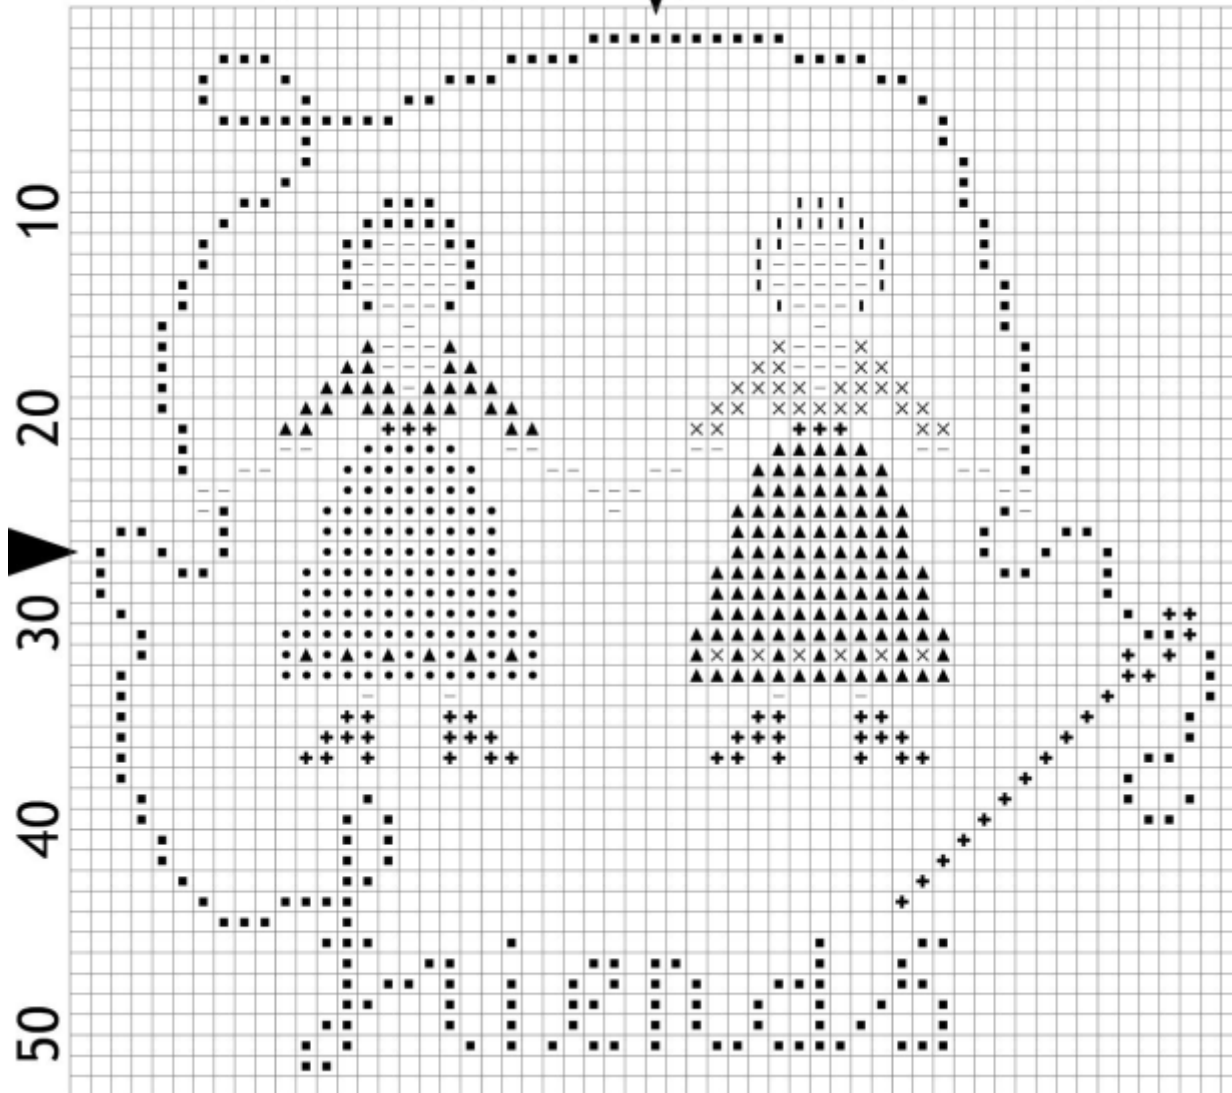

10 20 30 40 50

Friends

Symbol	Colour	Description
●	DMC 930	antique blue - dk
—	DMC 950	desert sand - lt
+	DMC 3371	black brown
■	DMC 801	coffee brown - dk
×	DMC 777	raspberry - vy dk
▲	DMC 3022	brown gray - md
┆	DMC 420	hazel nut brown - dk

Instructions

Design is in full cross stitches using 2 strands of floss.

Stitch count: 55W x 51H

Finished design

14/28 count - 10cm x 9.3cm (4" x 3 3/4")

16/32 count - 8.7cm x 8.1cm (3 1/2" x 3 1/4")

Complimentary chart for personal use only, may not be re-distributed in any way without permission.